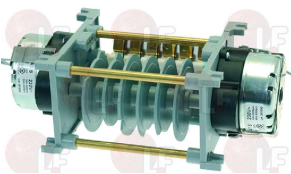

3322280 TIMER 4906 6 CAMS

cycle 120 seconds
rinse 6 seconds
230V 50/60Hz - anticlockwise rotation
for Dishwasher (FAGOR)