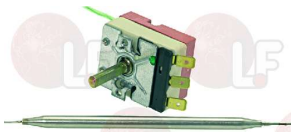

FAGOR R343124000

3444571 SINGLE-PHASE THERMOSTAT 30-90°C
for BOILER
covered capillary 700 mm
bulb $\varnothing$ 6x125 mm
D-shaped pin $\varnothing$ 6x4.6 mm
16A 250V
for Dishwasher (FAGOR) FI-30 - FI-48 - FI-64
FI-72
for Dishwasher hood type (FAGOR) FI-120 - MF-120
for Glasswasher/Cupwasher (FAGOR)