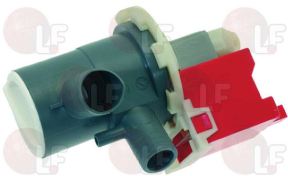

FAGOR Z220901000

1. **3122817 ELECTRIC PUMP LH 0.79HP 230V 60Hz**
   for Dishwasher (FAGOR) FI-30 - FI-48 - FI-50
   FI-64 - FI-72
   for Dishwasher conveyor type (FAGOR) ECO-160
   ECO-200 - ECO-370 - ECO-550 - FI-160 - FI-200
   FI-370 - FI-550
   for Dishwasher hood type (FAGOR) ECO-120 - FI-100
   FI-120 - FI-80