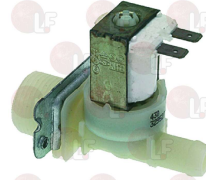

# FAGOR

Suitable for:

**3120007 SOLENOID VALVE 349 220/240V ø 10 mm**  
solenoid valve 180° - 220/240V 50/60Hz - max 90°C  
inlet 3/4" - dual outlet ø 10 mm

FAGOR EU929172

FAGOR P255001000

Suitable for:

**3120009 SOLENOID VALVE 351 220/240V ø 14 mm**  
solenoid valve 180° - 220/240V 50/60Hz - max 90°C  
inlet 3/4" - outlet ø 14 mm