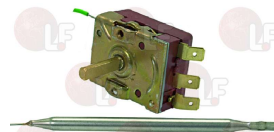

FAGOR Z203014000

3444573 SINGLE-PHASE THERMOSTAT 30-90°C
for BOILER
covered capillary length 550 mm
bulb $\varnothing$ 6x110 mm
16A 400V
for Glasswasher/Cupwasher (FAGOR) LVC-12 - LVC-15
LVC-15D - LVC-21 - LVC-21B - LVC-21D - LVR-10
LVR-14 - LVR-14D - LVR-20 - LVR-20B - LVR-20D

FAGOR Z393005000

3744017 SINGLE-PHASE THERMOSTAT 85°C
capillary 2500 mm
bulb $\varnothing$ 6x115 mm
for Dishwasher (FAGOR) FI-30 - FI-48 - FI-48B
FI-50 - FI-64 - FI-64B
for Dishwasher (JEMI) GS-8/2 - GS-8/2D - GS-9/2
GS-9D
for Dishwasher hood type (FAGOR) ECO-1200
FI-1200 - FI-900
for Dishwasher hood type (JEMI) GS-100 - GS-82