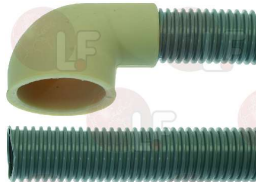

3450129 DRAIN PIPE 1500 mm hoses: internal $\varnothing$ 47 mm - external 60 mm for FI48÷FI120-ECO120