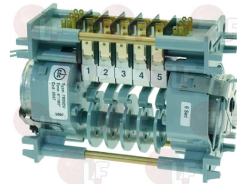

3322260 PROGRAMMER 7805DV 5 CAMS

50Hz - without pin
1°cycle 6" - 2°cycle 180"
for Dishwasher (IME OMNIWASH) GL1040 - GL1240 SEI1PCQ
for Dishwasher (SAB ITALIA) K1.5P
for Dishwasher (UNIC) A61A
for Dishwasher hood type (AFI) A1000L
for Dishwasher hood type (HILTA) W13
for Dishwasher hood type (NOSEM) K601
for Dishwasher hood type (NUOVA SIMONELLI) LTM1500
for Dishwasher hood type (SO.WE.BO.) 6.1P
for Dishwasher hood type (STORME) L501