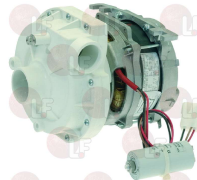

Suitable for:

FAGOR

3122052 ELECTRO-PUMP FIR 2211DX 0,10HP 230V 50Hz
inlet external $\varnothing$ 28 mm - outlet external $\varnothing$ 28 mm
motor revolutions 2700 - flowrate 80 L/min
0.10Hp 230V 1.1A - capacitor 5 μ f
for Dishwasher (CAPIC)
for Dishwasher (HOBART) - Series FE - FE26
Series FX - Series GX
for Dishwasher hood type (BONNET) IN080
for Dishwasher hood type (HOBART) HE - HX
for Glasswasher/Cupwasher (CAPIC)

FAGOR EU929167

Suitable for:

3122421 ELECTRO-PUMP LGB ZF320SX 0,93HP 230V
inlet external $\varnothing$ 45 mm - outlet external $\varnothing$ 40 mm
motor revolutions 2800
0.93HP 230V 50Hz 3A - capacitor 12.5 μ F
for Dishwasher (LAMBER) 01F - 045F - 050F - 075F
for Dishwasher hood type (LAMBER) L20 - L21

FAGOR Z201001000

3122450 ELECTRO-PUMP LGB ZF400SX 1.47HP 230V
inlet external $\varnothing$ 60 mm - outlet external $\varnothing$ 50 mm
motor revolutions 2800
1.4HP 230V 50Hz 3.8A - capacitor 16 μ f
for Dishwasher hood type (COLGED) GL72
for Dishwasher hood type (ELETTROBAR) RIVER282
RIVER81

FAGOR EU80114

3122572 ELECTRO-PUMP 2/123/FA30 0.79HP 240V 50Hz
inlet external $\varnothing$ 38 mm - outlet external $\varnothing$ 39 mm
motor revolutions 2750
0.79HP 240V 50Hz - capacitor 10 μ F
for Dishwasher (FAGOR) FI-30 - FI-48 - FI-50
FI-64 - FI-72
for Dishwasher hood type (FAGOR) ECO-120 - FI-100
FI-120 - FI-80 - MF-120

FAGOR Z201011000

FAGOR Z641001000

3122454 ELECTROPUMP LGB PS43 0.45Kw 230V
RINSE BOOSTER PUMP
inlet and outlet $\varnothing$ 3/8"
with 2 end-hose fittings $\varnothing$ 3/8"x 12mm
2800 rpm
0.45KW 230V 50Hz 2.5A - capacitor 10 μ F
for Dishwasher (ELETTROBAR) E50 - E51 - E55
for Glasswasher/Cupwasher (ELETTROBAR) CLEAN3
E45 - NIAGARA45 - RIVER43
for Pan/utensilwashing machines (ELETTROBAR) U132
U70

FAGOR EU130120