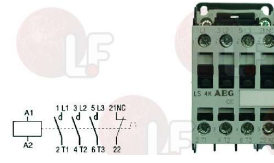

Suitable for:

Suitable for:

3351220 CONTACTOR AEG LS11K 25A 230V 11Kw
coil 230V 50/60Hz
3 normally open contacts
no auxiliary contact

3351211 CONTACTOR AEG LS4K 9A 230V 4Kw
coil 230V 50/60Hz
3 normally open contacts
1 normally closed auxiliary contact