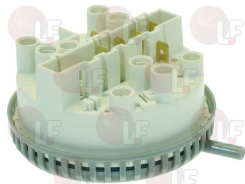

### 3320118 PRESSURE SWITCH 28/13 mm 250V 16A

1 level  
for Glasswasher/Cupwasher (FAGOR) LVC-12 - LVC-15  
LVC-21 - LVR-10

FAGOR Z103074000

FAGOR Z403021000

Suitable for:

**3320171 PRESSURE SWITCH 28/13-65/50 mm 16A 250V**  
for Glasswasher/Cupwasher (FAGOR) LVC-21B  
LVR-20B