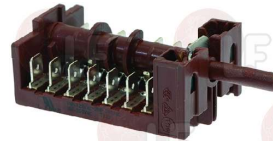

## Rotary switches

**3057126 CYCLE SELECTOR SWITCH 2 POSITIONS**  
 16A 250V  
 D spindle  $\varnothing$  6x4.6 mm  
 for Dishwasher (FAGOR) FI-48 - FI-64 - FI-72

FAGOR Z213003000

**3057127 CYCLE SELECTOR SWITCH 6 POSITIONS**  
 16A 250V  
 D-shaped pin  $\varnothing$  6x4.6 mm  
 for Dishwasher hood type (FAGOR) ECO-1200 - FI-100  
 FI-1200 - FI-900