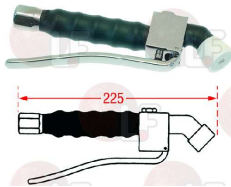

Pre-rinse units

3359605 WHITE SHOWER HEAD NEW Ø 1/2" F

FAGOR R095005000

Pressure switches

3320003 "Y" CONNECTOR

for fitting with two pressure switches