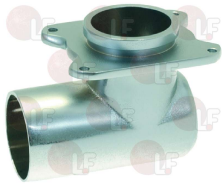

3743401 UPPER IMPELLER SUPPORT