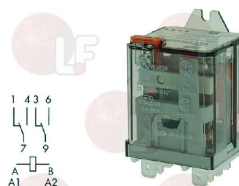

FAGOR Z203062000

FAGOR Z683027000

3351021 RELAY 62.82 16A 230V 50/60Hz
2 switching contacts