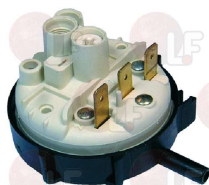

FAGOR Z203023000

FAGOR Z603032000

3320229 PRESSURE SWITCH 50/35 250V 16A 1 LEVEL
for Dishwasher conveyor type (FAGOR) ECO-280
ECO-370 - ECO-460 - ECO-550 - FI-280 - FI-370
FI-460 - FI-550