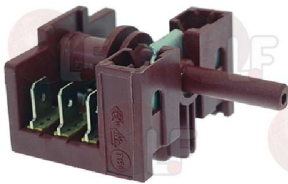

## Rotary switches

**3057126 CYCLE SELECTOR SWITCH 2 POSITIONS**  
 16A 250V  
 D spindle  $\varnothing$  6x4.6 mm  
 for Dishwasher (FAGOR) FI-48 - FI-64 - FI-72

FAGOR Z213003000

**3057127 CYCLE SELECTOR SWITCH 6 POSITIONS**  
 16A 250V  
 D-shaped pin  $\varnothing$  6x4.6 mm  
 for Dishwasher hood type (FAGOR) ECO-1200 - FI-100  
 FI-1200 - FI-900