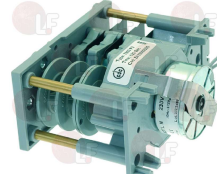

3322279 TIMER 7803 3 CAMS

cycle 120 seconds
230V 50HZ - anticlockwise rotation
for Dishwasher (FAGOR)