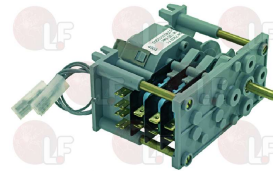

FAGOR Z203030000

FAGOR Z603005000

FAGOR Z653031000

3322252 **TIMER 7903F1 3 CAMS 120 SECONDS**
cycle 120 seconds
230V 50/60Hz
for Glasswasher/Cupwasher (FAGOR) LVC-12 - LVC-15
LVC-15D - LVC-21 - LVC-21B - LVC-21D - LVR-10
LVR-12 - LVR-14 - LVR-14D - LVR-20 - LVR-20B
LVR-20D