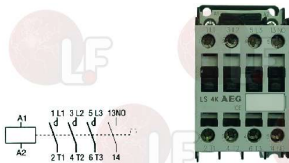

FAGOR R143002000

FAGOR R673007000

FAGOR X183011000

FAGOR RT30280551

FAGOR R663031000

FAGOR Z203050000

3351212 CONTACTOR AEG LS4K 9A 230V 4Kw
coil 230V 50/60Hz
3 normally open contacts
1 normally open auxiliary contact

3351217 CONTACTOR AEG LS7K 18A 230V 7.5Kw
coil 230V 50/60Hz
3 normally open contacts
1 normally closed auxiliary contact