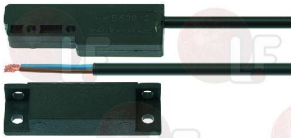

Suitable for:

3240204 MAGNETIC MICROSWITCH E5301C
0.4A 250V - contact NO - head 65x20x9 mm
with magnet 63x19x11 mm
with cable length 1900 mm

FAGOR EU927017

3240123 MICROSWITCH 16A 250V