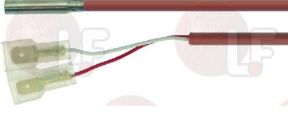

Probes

1. **3445263 TEMPERATURE PROBE NTC**
   cable length 300 mm - bulb $\varnothing$ 6x30 mm

FAGOR Z233007000

Pumps

1. **3122404 DRAIN ELECTRIC PUMP BE28B4-178 LH**
   100W 230V 50Hz
   inlet external $\varnothing$ 30 mm - outlet external $\varnothing$ 24 mm
   for Dishwasher (MIELE)