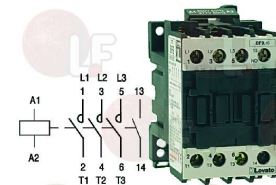

FAGOR RT30280550

FAGOR RT30280552

3446555 CONTACTOR LOVATO BF0910A
coil 9A 400V 50/60Hz 4.2Kw
3 normally open contacts
1 normally open auxiliary contact

3446561 CONTACTOR LOVATO BF0910A
coil 9A 230V 50/60Hz 4.2Kw
3 normally open contacts
1 normally open auxiliary contact
for Dishwasher (ADLER) DS400 - DS410 - DS600
for Dishwasher (WHIRLPOOL) F650
for Glasswasher/Cupwasher (WHIRLPOOL) F400 - F410