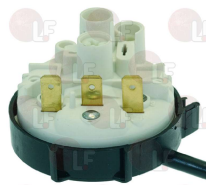

3320118 PRESSURE SWITCH 28/13 mm 250V 16A

1 level
for Glasswasher/Cupwasher (FAGOR) LVC-12 - LVC-15
LVC-21 - LVR-10

FAGOR Z103074000

FAGOR Z403021000