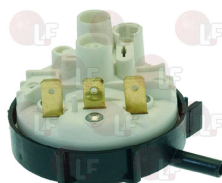

FAGOR Z653034000

**3320210 PRESSURE SWITCH 85/50 mm 1 LEVEL**  
for Dishwasher hood type (FAGOR) ECO-1200  
FI-1200 - FI-900

FAGOR Z683071000

**3320170 PRESSURE SWITCH 95/75 mm 16A 250V**  
for Dishwasher (FAGOR) FI-48 - FI-64