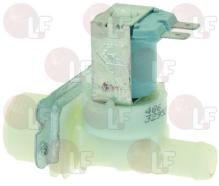

FAGOR RT30020331

3120512 SOLENOID VALVE 351 24V ø 14 mm
solenoid valve 180° - 24V 50Hz - max 90°C
3/4" inlet - ø 14 mm outlet