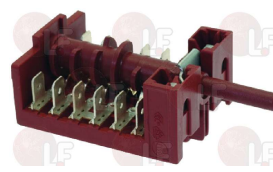

FAGOR Z433001000

3057243 SELECTOR SWITCH 0-3 POSITIONS
D-shaft $\varnothing$ 6x4.6 mm - 16A 250V
for Dishwasher conveyor type (FAGOR) ECO-160
ECO-200 - ECO-2700 - ECO-280 - ECO-370
ECO-4000 - ECO-460 - ECO-550 - ECO-6000
FI-160 - FI-180 - FI-180W - FI-200 - FI-2700
FI-280 - FI-370 - FI-4000 - FI-460 - FI-550
FI-6000