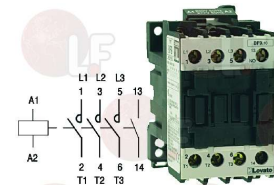

FAGOR RT30280550

FAGOR RT30280552

3446555 CONTACTOR LOVATO BF0910A
coil 9A 400V 50/60Hz 4.2Kw
3 normally open contacts
1 normally open auxiliary contact

3446561 CONTACTOR LOVATO BF0910A
coil 9A 230V 50/60Hz 4.2Kw
3 normally open contacts
1 normally open auxiliary contact
for Dishwasher (ADLER) DS400 - DS410 - DS600
for Dishwasher (WHIRLPOOL) F650
for Glasswasher/Cupwasher (WHIRLPOOL) F400 - F410